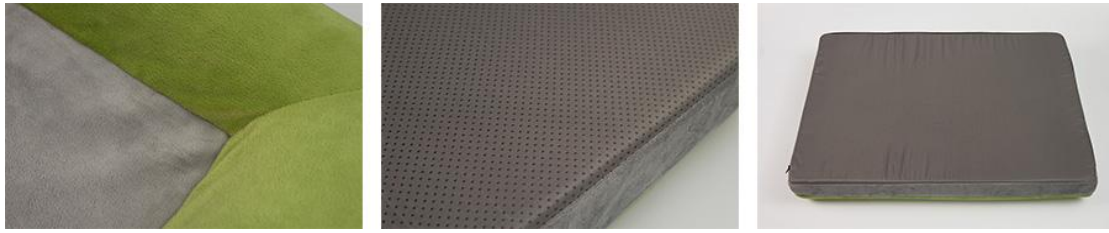

Product Qualification of Memory Foam Dog Bolster Bed Mattress

Deliver,Shipping and Serving of Memory Foam Dog Bolster Bed Mattress